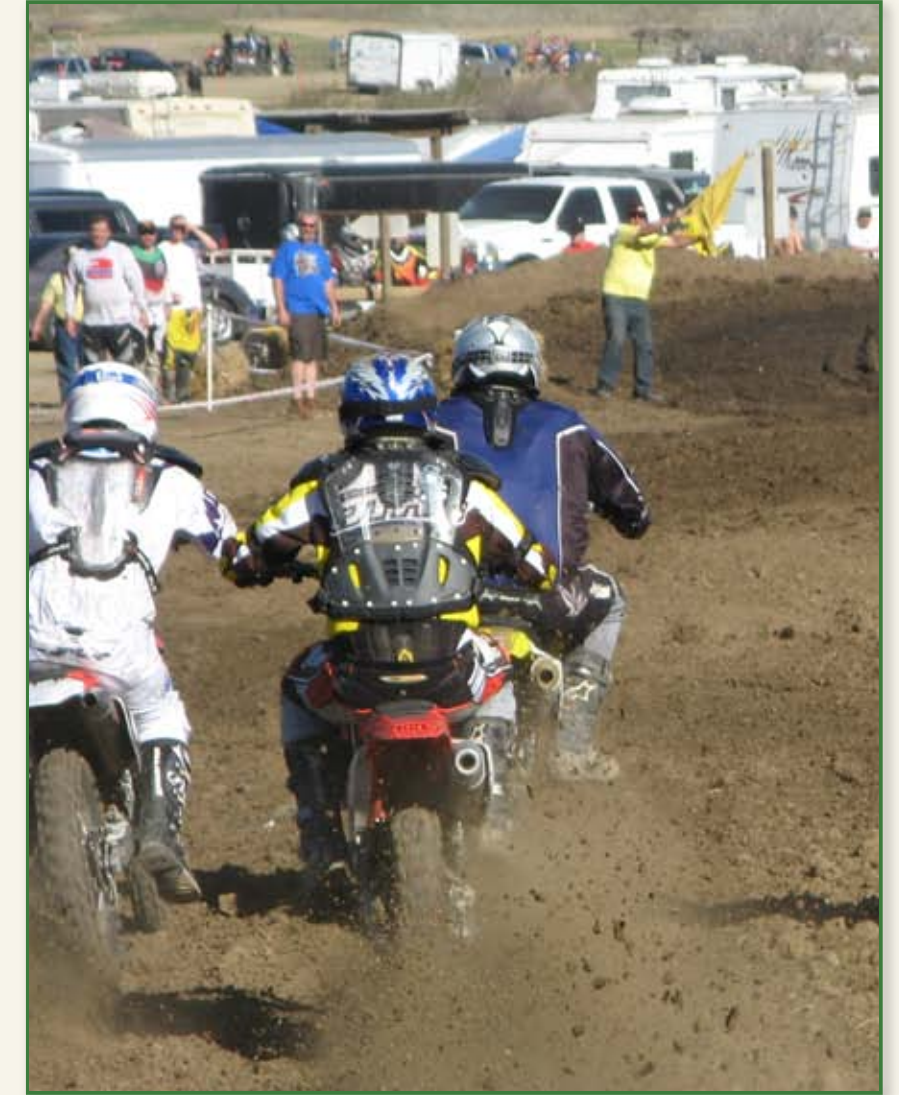

Existing Maintenance Yard

Views from Acquisition Area

Motorcross Racing

Courtesy of California State Parks, 2011

Family Recreation

Courtesy of California State Parks, 2011

Events and Activities

Hillclimbs

Courtesy of California State Parks, 2011

Special Status Species Monitoring

Four Wheel Drive Challenge Area

Courtesy of California State Parks, 2011

Corral Hollow Creek

Courtesy of California State Parks, 2011